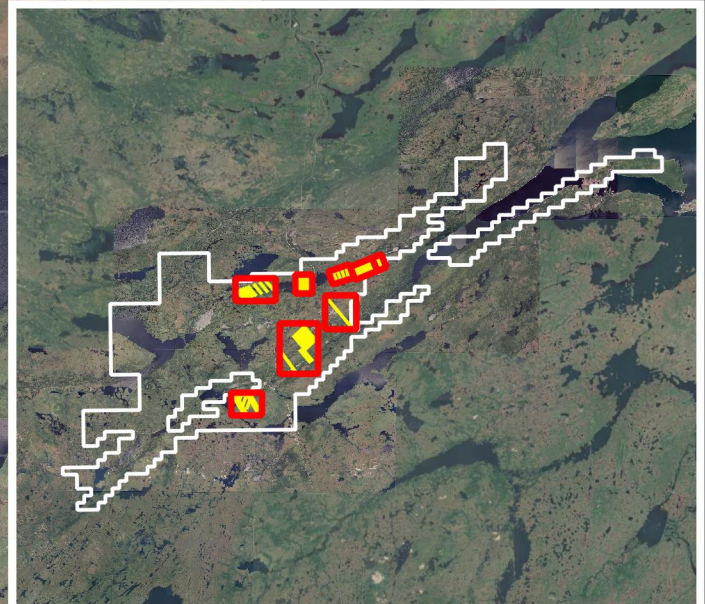

442000 444000 446000 448000 450000 452000 454000 456000 458000

5344000

5342000

5340000

5338000

5336000

5334000

Twin Ponds Grid

Rose Gold Grid

Jacobs Pond Grid

Long Pond Grid

Bear Pond Grid

Victoria River Grid

Mill Pond Grid

Hilltop-Sure Shot Grid

Legend

-  IP Grids
-  IP Lines
-  TRU Claims Perimeter

TRU
PRECIOUS METALS CORP

Golden Rose Project

0 1 2 km

NAD83 / UTM zone 21N

**Induced Polarization
Geophysical Survey**